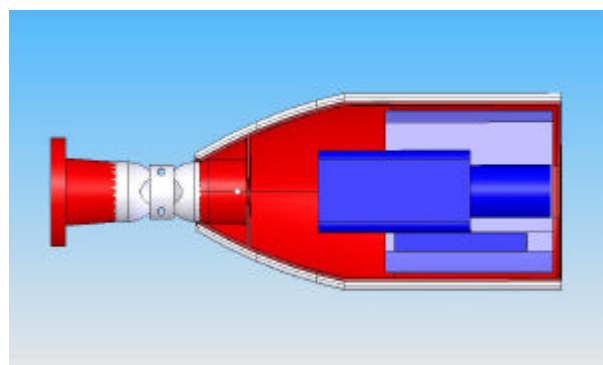

DOLPHIN CAMERA OUTDOOR HOUSING

- ?? Camera Weatherproof Housing for Small Cameras
- ?? Integrated Ball Point Head for Smooth Adjustment
- ?? For Wall/Ceiling and Upright Mounting
- ?? Insulated Camera Mounting
- ?? Fully Hidden Cable Routing
- ?? 12VDC / 24 VAC Window Heater
- ?? IP66/67 rated Index of Protection

Easy mounting and dismounting

Fully Hidden Cable Routing

Spacious for camera and accessories

Versatile, for Wall/Ceiling and Upright Mounting

TECHNICAL SPECIFICATION

Maximum installation length	260 mm
Cable entry	M25 x1.5 mm
Window heater	12 VDC / 24 VAC, thermostatically controlled
Housing	Aluminum back; Durable polycarbonate. Plastic body and sunshield.
Thermostat	On: +16°C, Off: +20°C
Sunshield	Yes
Protection rating	IP 66/67