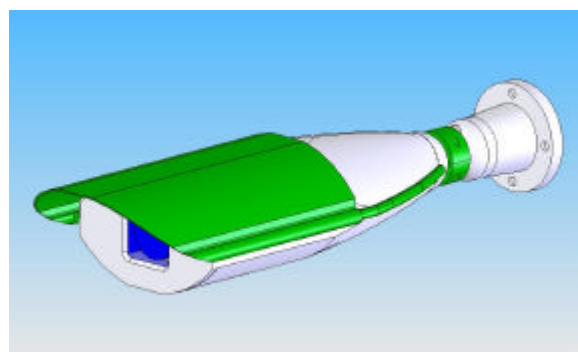

DOLPHIN CAMERA OUTDOOR HOUSING

- ?? Camera Weatherproof Housing for Small Cameras
- ?? Integrated Ball Point Head for Smooth Adjustment
- ?? For Wall/Ceiling and Upright Mounting
- ?? Insulated Camera Mounting
- ?? Fully Hidden Cable Routing
- ?? 12VDC / 24 VAC Window Heater
- ?? IP66/67 rated Index of Protection

Easy mounting and dismounting

Fully Hidden Cable Routing

Spacious for camera and accessories

Versatile, for Wall/Ceiling and Upright Mounting

TECHNICAL SPECIFICATION

Maximum installation length	260 mm
Cable entry	M25 x1.5 mm
Window heater	12 VDC / 24 VAC, thermostatically controlled
Housing	Aluminum back; Durable polycarbonate. Plastic body and sunshield.
Thermostat	On: +16°C, Off: +20°C
Sunshield	Yes
Protection rating	IP 66/67