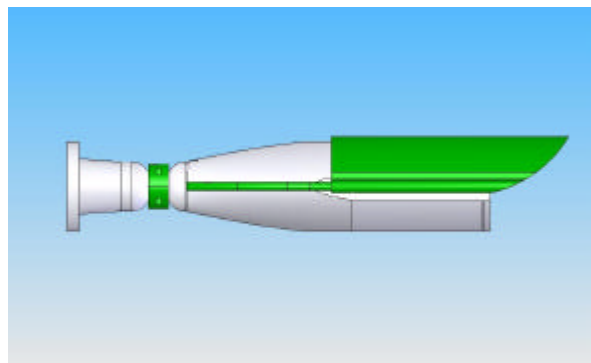

DOLPHIN CAMERA OUTDOOR HOUSING

- ?? Camera Weatherproof Housing for Small Cameras
- ?? Integrated Ball Point Head for Smooth Adjustment
- ?? For Wall/Ceiling and Upright Mounting
- ?? Insulated Camera Mounting
- ?? Fully Hidden Cable Routing
- ?? 12VDC / 24 VAC Window Heater
- ?? IP66/67 rated Index of Protection

Easy mounting and dismounting

Fully Hidden Cable Routing

Spacious for camera and accessories

Versatile, for Wall/Ceiling and Upright Mounting

TECHNICAL SPECIFICATION

Maximum installation length	260 mm
Cable entry	M25 x1.5 mm
Window heater	12 VDC / 24 VAC, thermostatically controlled
Housing	Aluminum back; Durable polycarbonate. Plastic body and sunshield.
Thermostat	On: +16°C, Off: +20°C
Sunshield	Yes
Protection rating	IP 66/67