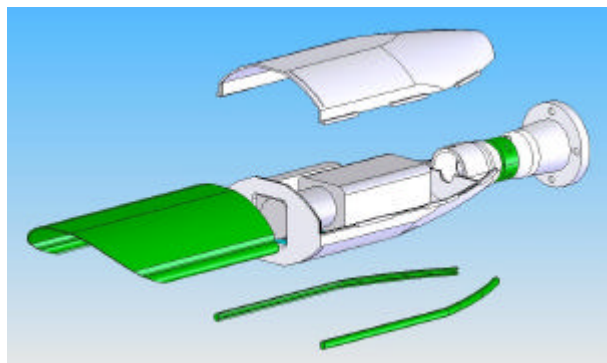

DOLPHIN CAMERA OUTDOOR HOUSING

- ?? Camera Weatherproof Housing for Small Cameras
- ?? Integrated Ball Point Head for Smooth Adjustment
- ?? For Wall/Ceiling and Upright Mounting
- ?? Insulated Camera Mounting
- ?? Fully Hidden Cable Routing
- ?? 12VDC / 24 VAC Window Heater
- ?? IP66/67 rated Index of Protection

Easy mounting and dismounting

Fully Hidden Cable Routing

Spacious for camera and accessories

Versatile, for Wall/Ceiling and Upright Mounting

TECHNICAL SPECIFICATION

Maximum installation length	260 mm
Cable entry	M25 x1.5 mm
Window heater	12 VDC / 24 VAC, thermostatically controlled
Housing	Aluminum back; Durable polycarbonate. Plastic body and sunshield.
Thermostat	On: +16°C, Off: +20°C
Sunshield	Yes
Protection rating	IP 66/67