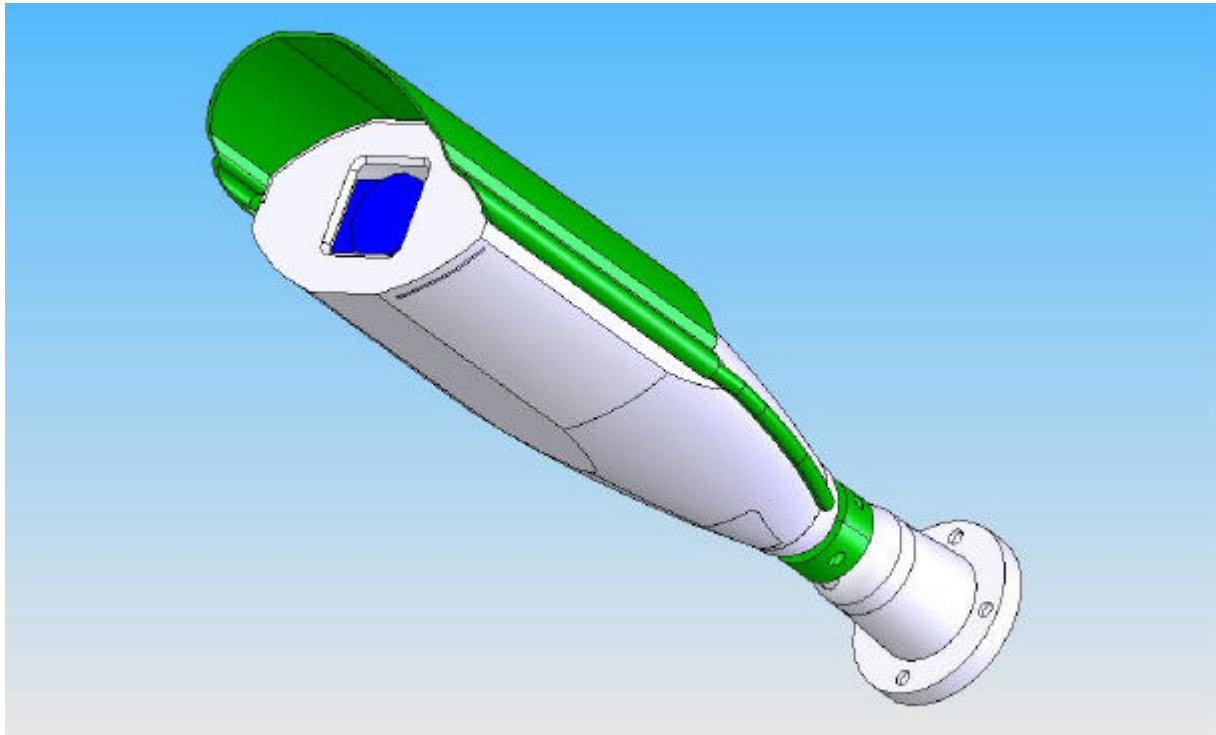

DOLPHIN CAMERA OUTDOOR HOUSING

- ?? Camera Weatherproof Housing for Small Cameras
- ?? Integrated Ball Point Head for Smooth Adjustment
- ?? For Wall/Ceiling and Upright Mounting
- ?? Insulated Camera Mounting
- ?? Fully Hidden Cable Routing
- ?? 12VDC / 24 VAC Window Heater
- ?? IP66/67 rated Index of Protection

Easy mounting and dismounting

Fully Hidden Cable Routing

Spacious for camera and accessories

Versatile, for Wall/Ceiling and Upright Mounting

TECHNICAL SPECIFICATION

Maximum installation length	260 mm
Cable entry	M25 x1.5 mm
Window heater	12 VDC / 24 VAC, thermostatically controlled
Housing	Aluminum back; Durable polycarbonate. Plastic body and sunshield.
Thermostat	On: +16°C, Off: +20°C
Sunshield	Yes
Protection rating	IP 66/67